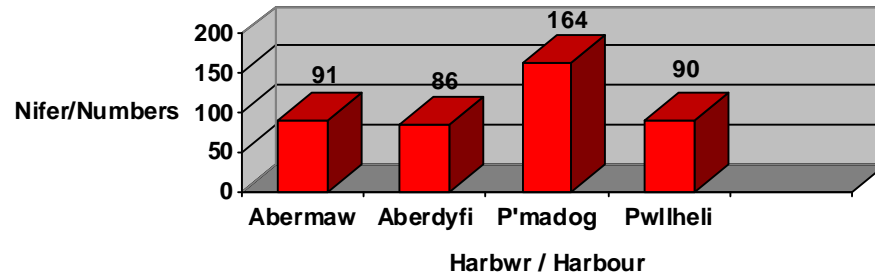

Darlun o ystadegau cychod ym mhob harbwr. Analysis of boat statistics at each harbour.

Nifer o Gychod / Number of Boats